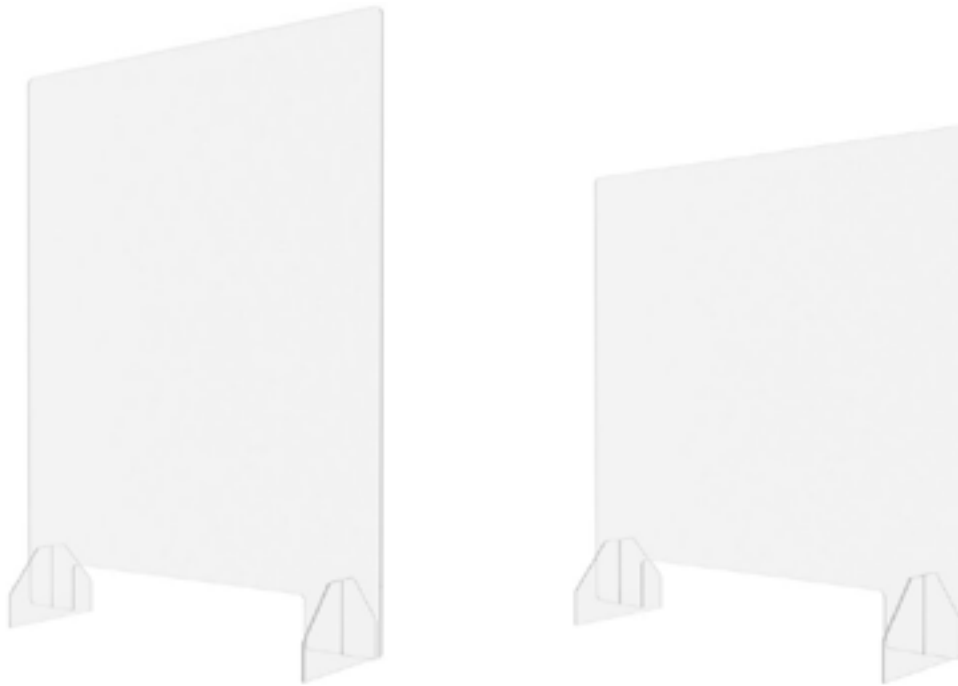

*Actual dimensions are .5" less

*List Price Effective 9/1/2021, 10% Surcharge

Desk Mounted Screen with Metal Support

Part Number	Width"	Height"		
DSG-2416	24	16	Screen includes 2 sets of brackets	\$152
DSG-3016	30	16	Screen includes 2 sets of brackets	\$171
DSG-3616	36	16	Screen includes 2 sets of brackets	\$190
DSG-4216	42	16	Screen includes 2 sets of brackets	\$218
DSG-4816	48	16	Screen includes 2 sets of brackets	\$222
DSG-6016	60	16	Screen includes 2 sets of brackets	\$280
DSG-7216	72	16	Screen includes 3 sets of brackets	\$362
DSG-2424	24	24	Screen includes 2 sets of brackets	\$178
DSG-3024	30	24	Screen includes 2 sets of brackets	\$202
DSG-3624	36	24	Screen includes 2 sets of brackets	\$234
DSG-4224	42	24	Screen includes 2 sets of brackets	\$260
DSG-4824	48	24	Screen includes 2 sets of brackets	\$268
DSG-6024	60	24	Screen includes 3 sets of brackets	\$376
DSG-7224	72	24	Screen includes 3 sets of brackets	\$428

*Actual dimensions are .5" less

*List Price Effective 9/1/2021, 10% Surcharge

Wellness Screens

Element wellness screens are a protective barrier that helps prevent the spread of germs. These screens, often referred to as sneeze guards, are designed to integrate into reception, open desks, counters and point of sale areas. Made of clear acrylic, these screens are easy to clean and sanitize.

Specify:

- 6" x 12" center pass through standard
- Option: 412CP 4" x 12" center pass through available (no upcharge)

Clear acrylic screens 1/4" thick
Freestanding, no bolting necessary
10" wide foot provides excellent stability