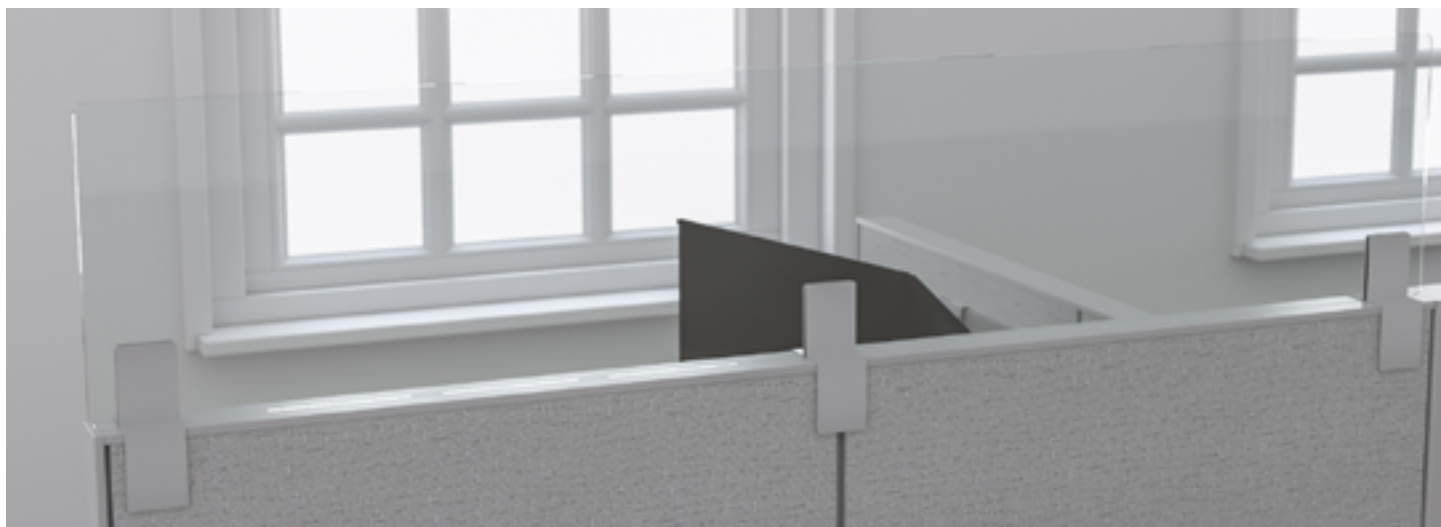

Panel Mounted Screen with Metal Support

Specify: Panel thickness A02, 2", 3"

Other thicknesses available, please note exact panel thickness.

Example Standard: PSG-2-3016

Example Custom: PSG-2 5/8"-3016

Part Number	Width"	Height"		
PSG-X-2416	24	16	Screen includes 2 sets of brackets	$152
PSG-X-3016	30	16	Screen includes 2 sets of brackets	$171
PSG-X-3616	36	16	Screen includes 2 sets of brackets	$190
PSG-X-4216	42	16	Screen includes 2 sets of brackets	$218
PSG-X-4816	48	16	Screen includes 2 sets of brackets	$222
PSG-X-6016	60	16	Screen includes 2 sets of brackets	$280
PSG-X-6616	66	16	Screen includes 3 sets of brackets	$354
PSG-X-7216	72	16	Screen includes 3 sets of brackets	$362
PSG-X-2424	24	24	Screen includes 2 sets of brackets	$178
PSG-X-3024	30	24	Screen includes 2 sets of brackets	$202
PSG-X-3624	36	24	Screen includes 2 sets of brackets	$234
PSG-X-4224	42	24	Screen includes 2 sets of brackets	$260
PSG-X-4824	48	24	Screen includes 2 sets of brackets	$278
PSG-X-6024	60	24	Screen includes 3 sets of brackets	$376
PSG-X-6624	66	24	Screen includes 3 sets of brackets	$420
PSG-X-7224	72	24	Screen includes 3 sets of brackets	$428

*Actual dimensions are .5" less

*List Price Effective 9/1/2021, 10% Surcharge